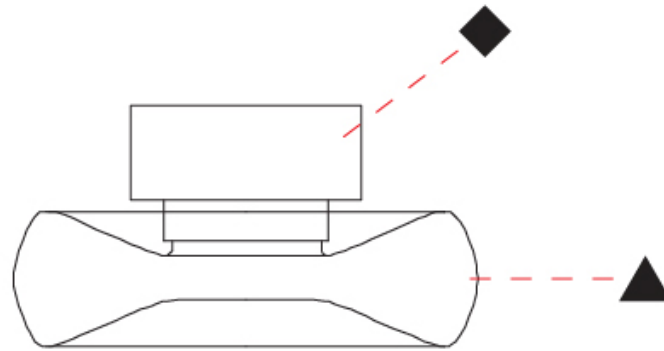

FOLD SURFACE

D142000-

PROJECT

TYPE

SPECIFIER

QUANTITY

DATE

D